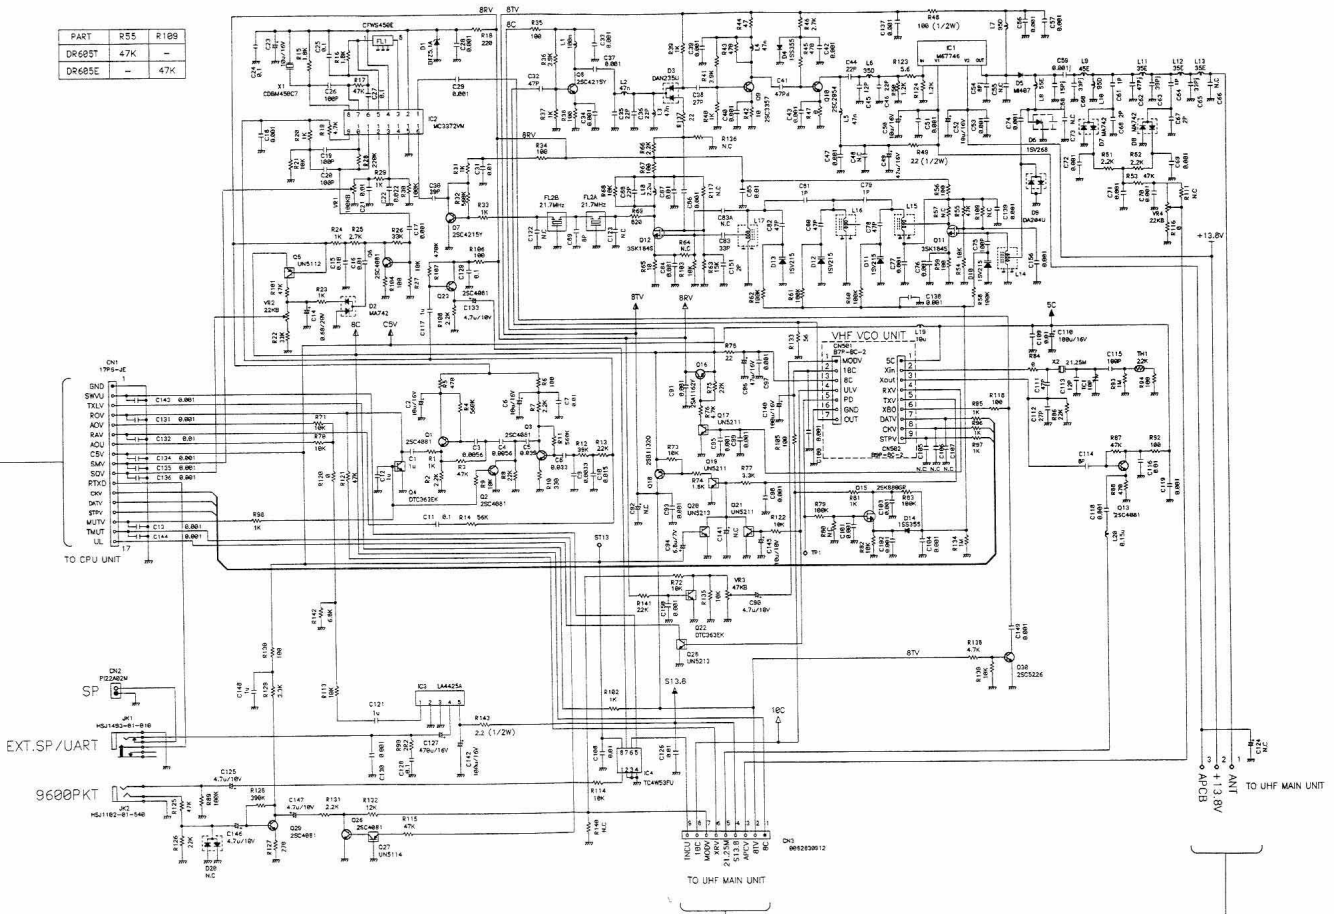

VHF MAIN UNIT

PART	R55	R189
DR685T	47K	-
DR685E	-	47K

UHF MAIN UNIT

PART	L218	L219	L220	C250	R263	R286
DR685T	QAB113	QAB113	15n	2P	100K	-
DR685E	QAB114	QAB114	18n	4P	-	100K

scan & edit
UN7GET

Specifications are subject to change without notice or obligation.