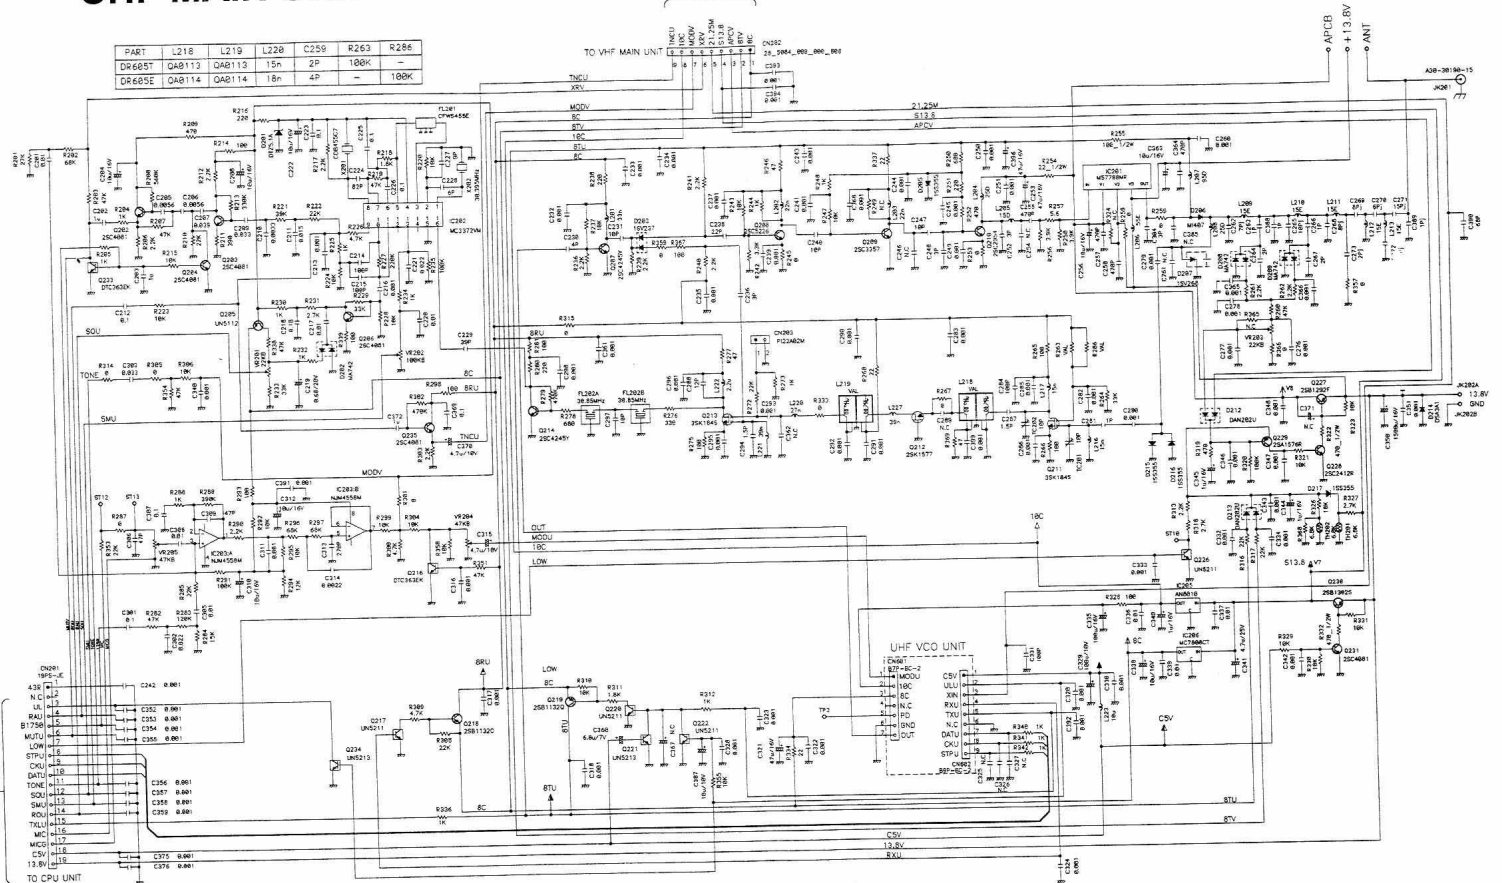

VHF MAIN UNIT

PART	R55	R189
DR685T	47K	-
DR685E	-	47K

UHF MAIN UNIT

PART	L218	L219	L220	C250	R263	R286
DR685T	QAB113	QAB113	15n	2P	100K	-
DR685E	QAB114	QAB114	18n	4P	-	100K

scan & edit
UN7GET

Specifications are subject to change without notice or obligation.