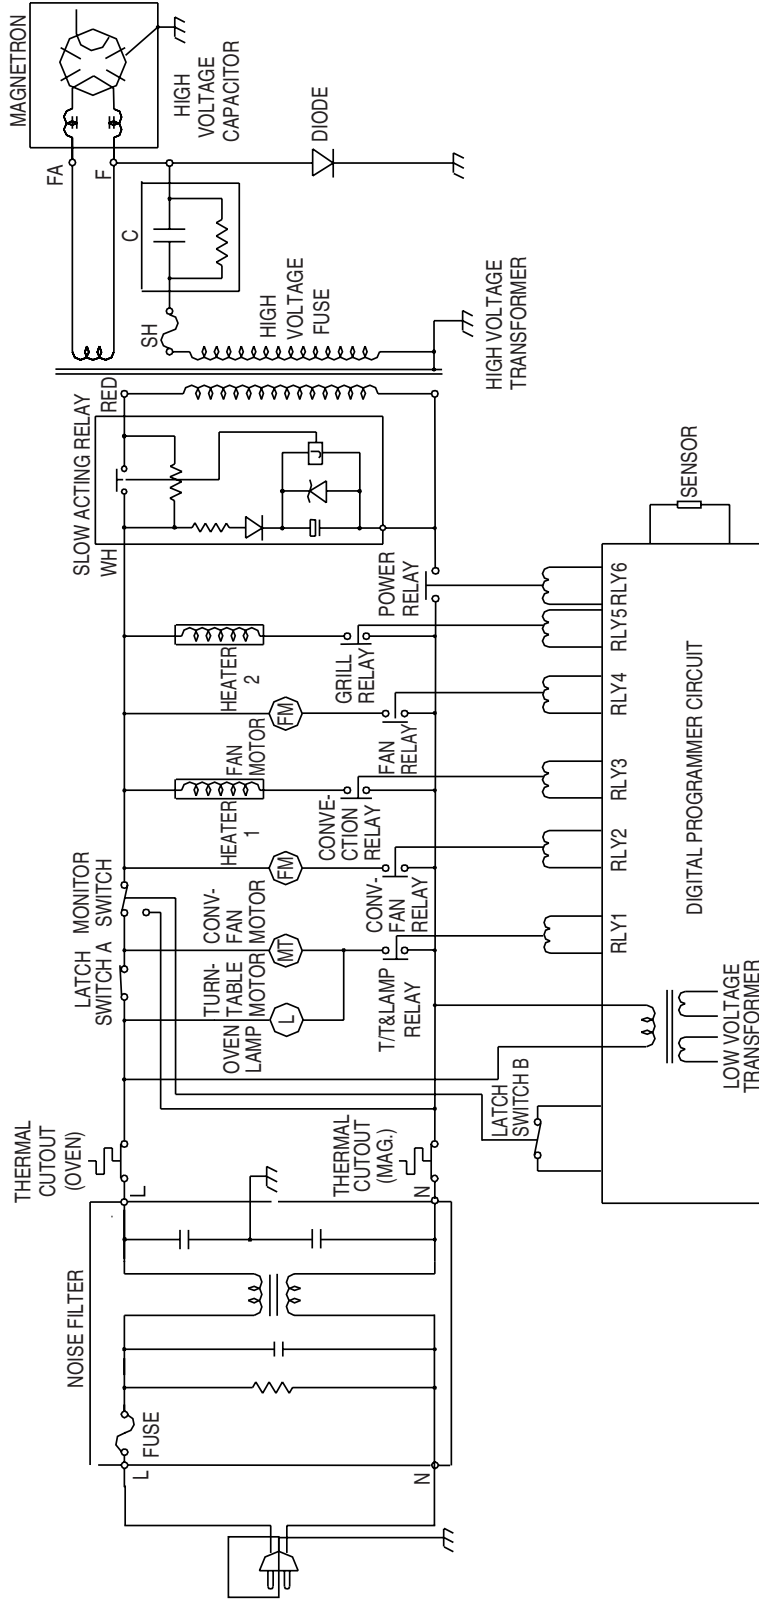

CIRCUIT DIAGRAW

**NOTE: Door is closed
Unit is not operated**