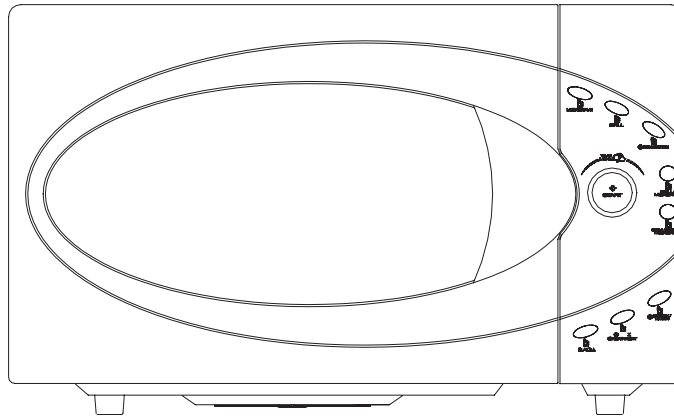

FILE No.

PARTS LIST

Microwave Oven

EM-D975

SPECIFICATIONS

Power source : Local Voltage / Frequency

Power consumption : 900W

Dimension : 525(W) × 305(H) × 455(D)mm

Net Weight : Approx. 22kg.

Specifications subject to change without notice

Product Code	Model	Suffix	V/Hz/Plug	Color	Function	Cavity Volume	Control Panel	Destination
1 437 574 61	EM-D975	AP	240/50/O3	Silver	Touch	30 Liter, 1.1 Cu.ft	English	Australia